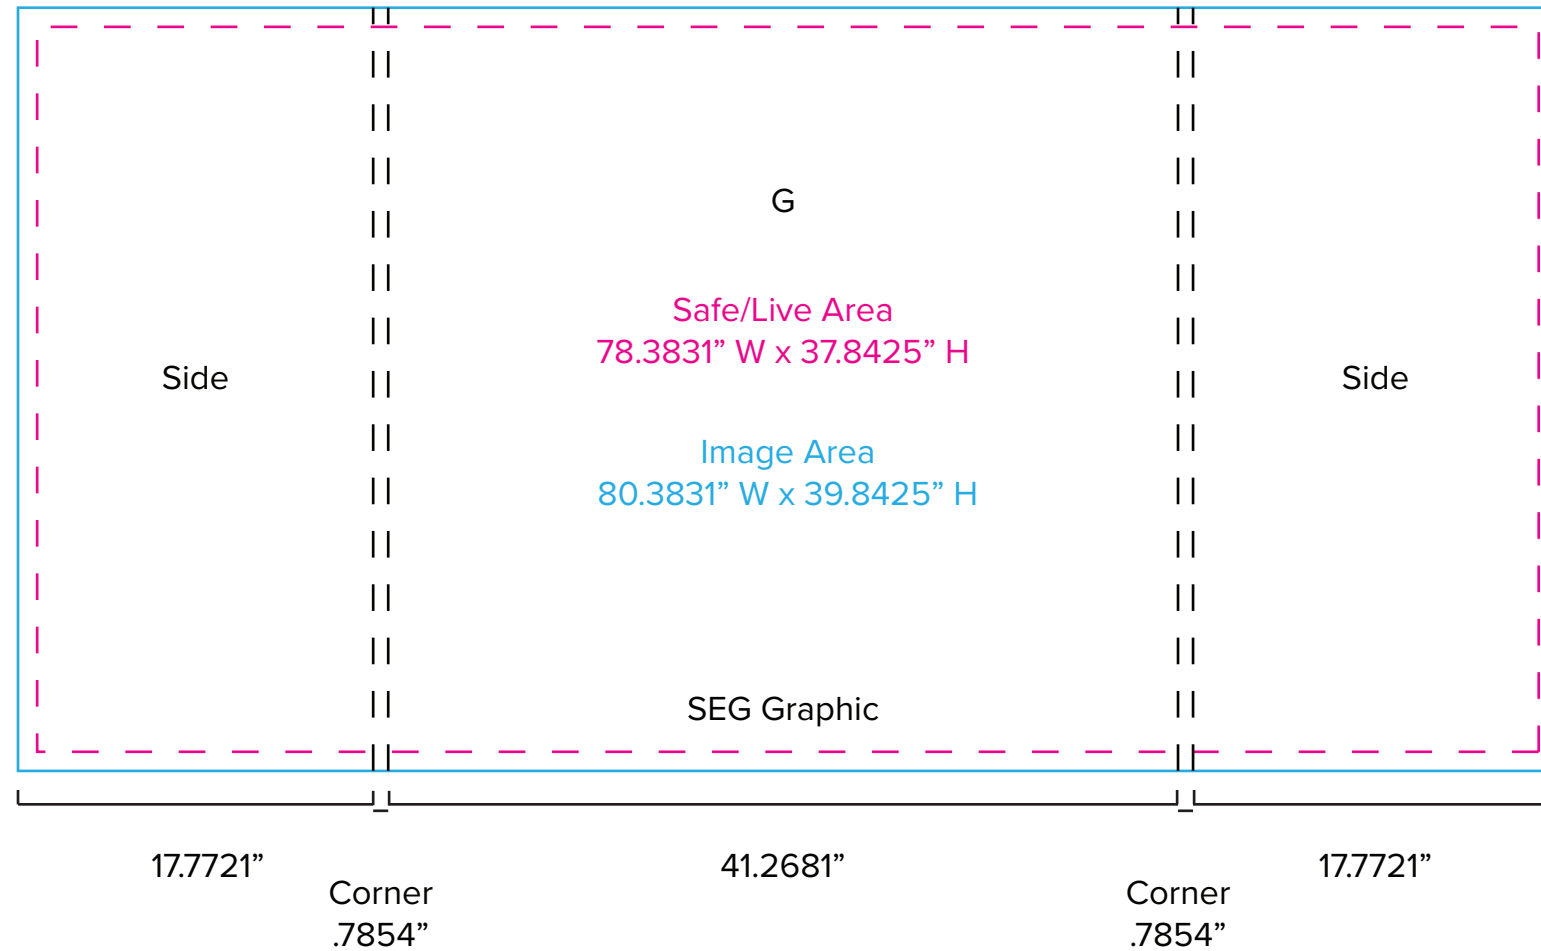

Graphic Template
10 x 10 Inline Exhibit
SEG Graphics,
Sintra Door and Panel

A
LiveArea: 13.968x94.843
Final Size: 15.968x96.843
SEG Graphic

B
LiveArea: 53.416x94.843
Final Size: 55.416x96.843
SEG Graphic

DOOR
LiveArea: 37.843x94.843
Final Size: 39.843x96.843
SEG Graphic

D
LiveArea: 65.327x94.843
Final Size: 67.327x96.843
SEG Graphic

E
LiveArea: 37.843x94.843
Final Size: 39.843x96.843
SEG Graphic

F
LiveArea: 115.916x94.843
Final Size: 117.916x96.843
SEG Graphic

A2
LiveArea: 13.968x94.843
Final Size: 15.968x96.843
SEG Graphic

NOTE: All Raster Art (jpg, tiff,psd, png, etc.) must be at least 100 dpi at print size.

Graphic Template
10 x 10 Inline Exhibit
GOD-1558 Reception Counter
SEG Version

NOTE:
1/2" of graphic perimeter
is hidden by extrusion

NOTE: All Raster Art (jpg, tiff,psd, png, etc.) must be at least 100 dpi at print size.

Graphic Template
10 x 10 Inline Exhibit
GOD-1558 Reception Counter
Sintra Version