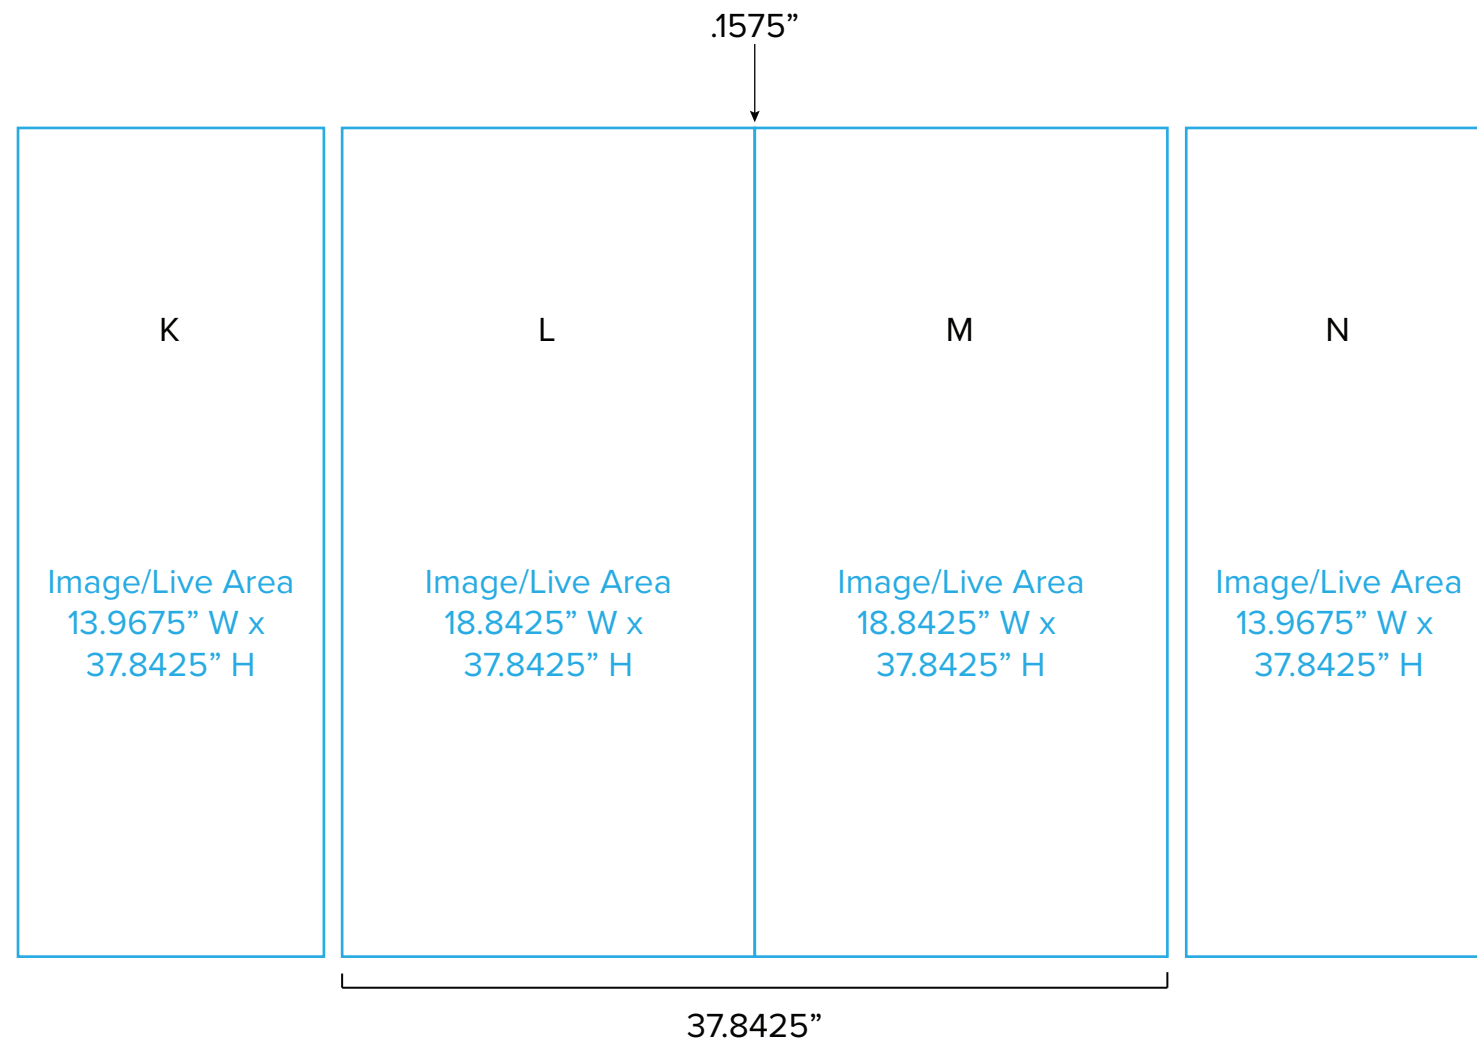

Graphic Template
10 x 10 Inline Exhibit
SEG Graphics,
Sintra Door and Panel

A
LiveArea: 13.968x94.843
Final Size: 15.968x96.843
SEG Graphic

B
LiveArea: 53.416x94.843
Final Size: 55.416x96.843
SEG Graphic

DOOR
LiveArea: 37.843x94.843
Final Size: 39.843x96.843
SEG Graphic

D
LiveArea: 65.327x94.843
Final Size: 67.327x96.843
SEG Graphic

E
LiveArea: 37.843x94.843
Final Size: 39.843x96.843
SEG Graphic

F
LiveArea: 115.916x94.843
Final Size: 117.916x96.843
SEG Graphic

A2
LiveArea: 13.968x94.843
Final Size: 15.968x96.843
SEG Graphic

NOTE: All Raster Art (jpg, tiff,psd, png, etc.) must be at least 100 dpi at print size.

Graphic Template
10 x 10 Inline Exhibit
GOD-1558 Reception Counter
SEG Version

NOTE:
1/2" of graphic perimeter
is hidden by extrusion

NOTE: All Raster Art (jpg, tiff,psd, png, etc.) must be at least 100 dpi at print size.

Graphic Template
10 x 10 Inline Exhibit
GOD-1558 Reception Counter
Sintra Version